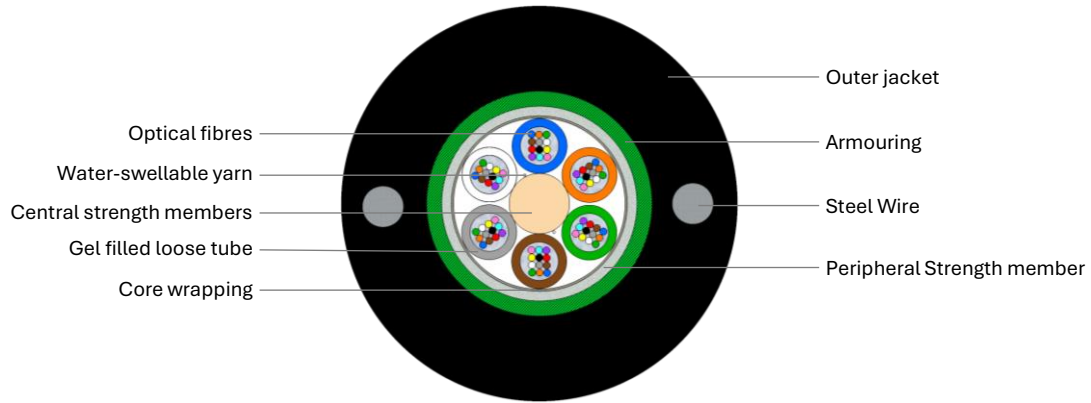

Outdoor CST + SW Armoured Multitube Cable

Fiber optic cable with full protection against rodents for direct burial installation

Picture not to scale. For illustration only.

Fibre Type	G.652.D, G.657.A1, G.657.A2, G.655, OM1, OM2, OM3, OM4
Fibre colour	EIA/TIA-598A
Tube colour	EIA/TIA-598A
Central strength member	FRP rod (coated if necessary)
Core wrapping	Water-swellable tape
Peripheral strength members	Water-swellable glass yarns
Armouring material	Corrugated steel tape, longitudinally under outer jacket
Outer jacket material	UV resistant Black HDPE

	12	24	48	60	72	96	144	
Number of fibres	12	24	48	60	72	96	144	
Number of fibres in tube	12	12	12	12	12	12	12	
Tube count (layers)	1	2	4	5	6	8	12	
Filler count	4	3	1	0	0	0	0	
Nominal outer diameter (mm)	12.8	12.8	12.8	12.8	13.4	14.9	17.8	
Outer jacket thickness (mm)				2.5				
Calc. cable weight (kg/km)	179	180	182	183	200	238	310	
Short-term tensile strength (N)	3100	3100	3100	3100	4200	7200	7500	IEC 60794-1-101
Long-term tensile strength (N)	1000	1000	1000	1000	1300	2200	2400	IEC 60794-1-101
Short-term crush resistance (N/100 mm)				3500				IEC 60794-1-103
Long-term crush resistance (N/100 mm)				1050				IEC 60794-1-103
Max. impact loading (Nm)				25				IEC 60794-1-104
Min. bend radius not load (OD)				20				IEC 60794-1-111
Min. bend radius load (OD)				30				IEC 60794-1-111
Operating temperature range (°C)				-40 to +70				IEC 60794-1-201
Storage temperature range (°C)				-40 to +70				IEC 60794-1-201
Installation temperature range (°C)				-15 to +50				IEC 60794-1-201
Water tightness (1 m / 24 hrs.)				No leakage				IEC 60794-1-205
Class of fire reaction				Fca				EN 50575, EN 13501-6